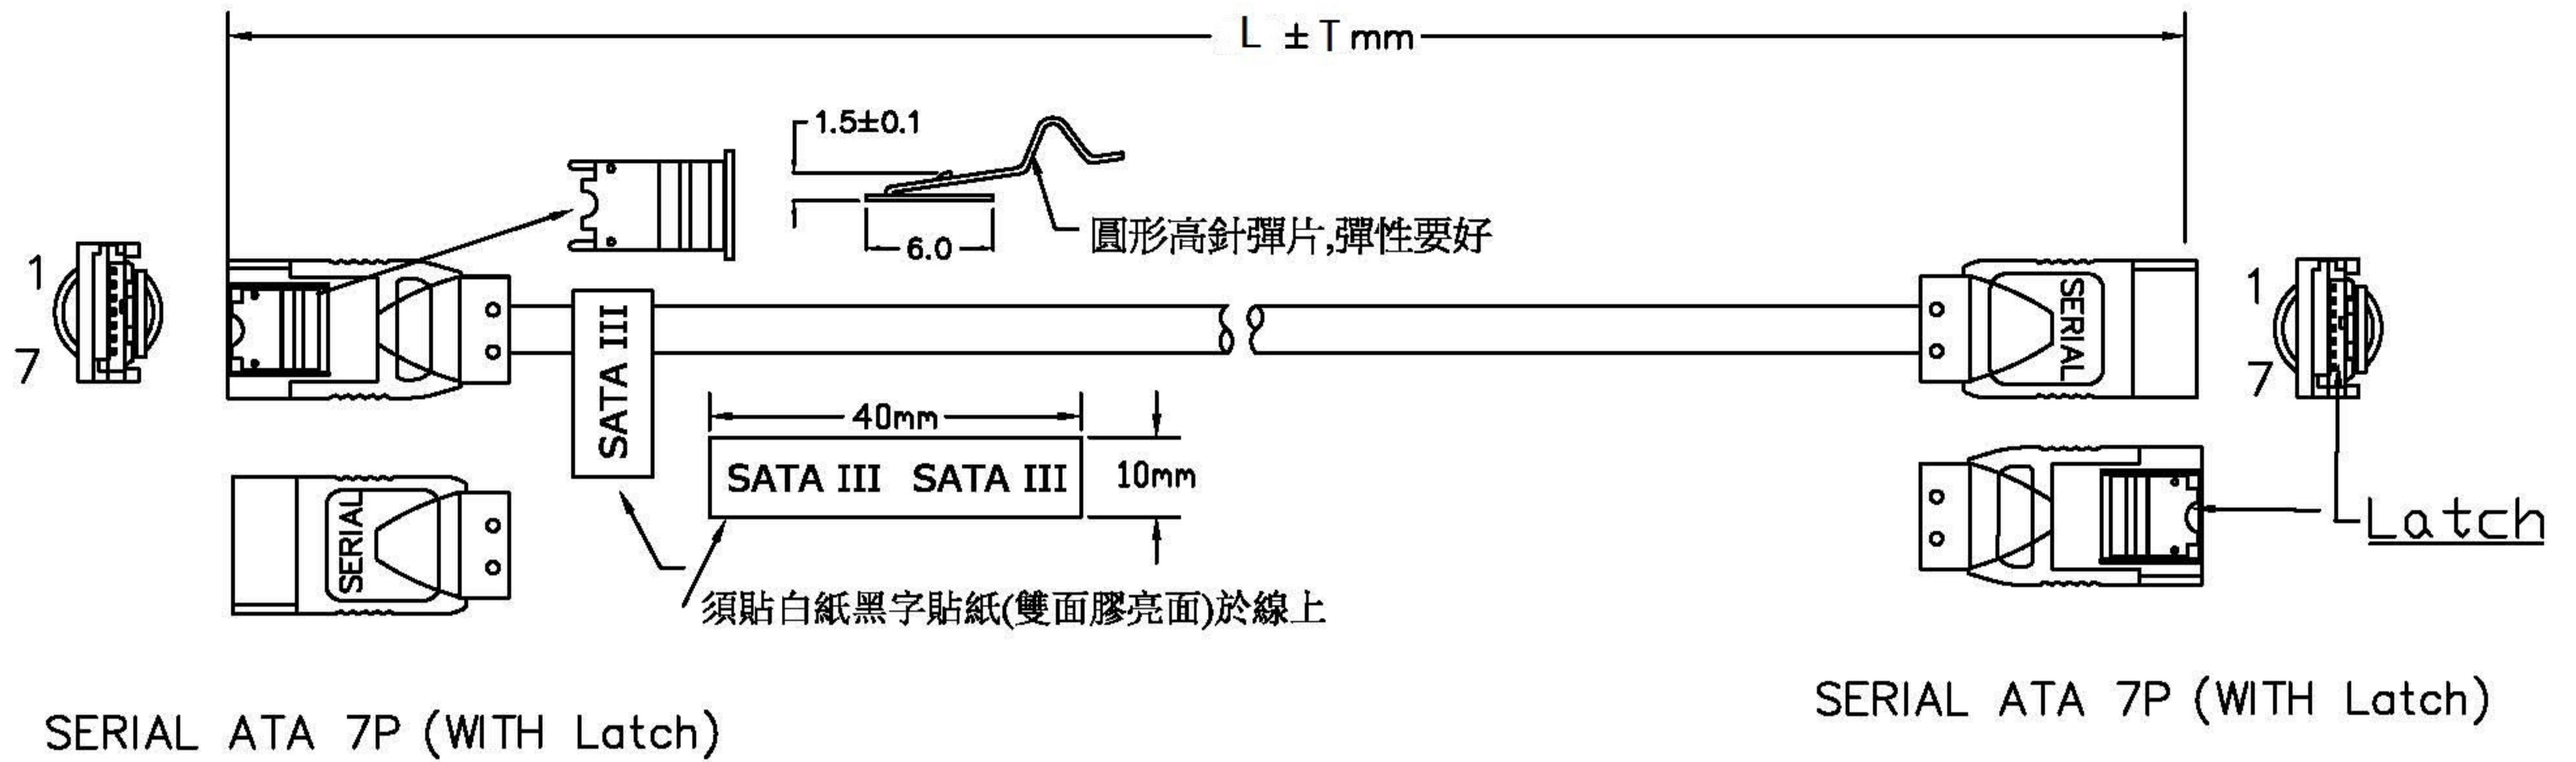

Datenblatt - Fiche technique - Data sheet

11.03.1553

ROLINE Internes SATA 6.0 Gbit/s HDD-Kabel mit Schnappverschluss, 1,0m

ROLINE Câble interne SATA 6.0 Gbit/s pour disques durs, 1,0 m

ROLINE Internal SATA 6.0 Gbit/s Cable with Latch, 1.0 m

NOTE:

- CABLE: 26AWG,UL2725,AL-FOIL,(26AWG*1PR+AL)*2C+3D (28AWG),OD=5.0mm,BLACK COLOR,PVC JACKET.
- LENGTH: 500mm.1000mm.
- CONNECTORS: SERIAL ATA 7P*2PCS.(用黑色彈片)
- MOLD: MOLDING TYPE(180°)--TYPE(180°)
- CONTACTS:

SERIAL ATA 7P	1+4+7	2	3	5	6
SERIAL ATA 7P	1+4+7	2	3	5	6
- OPEN/SHORT TEST: 100% TEST.
INSULATION: MIN. 2M.
- RoHS Compliant.

ITEM TO	COLOR	LENGTH
11.03.1552	BLACK	0.5M
11.03.1553	BLACK	1.0M

1PC/PE BAG+ROLINE HEADER+EAN STICKER

COMPANY			ITEM NO.			NO	B5374		
REVISION	DATE	DISCRIPTION	DRAWN BY					SCALE	NON
REV.A/0	2009.02.18	A2-2906007	DESIGNED BY			Rotronic Co., Ltd.		UNIT(mm)	
			APPROVAL BY					DRAWING NO.	